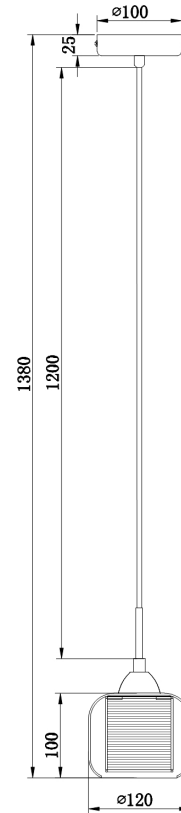

FREYA
TRADITION OF QUALITY

INSTRUCTION

Model: FR5314-PL-01-CH

Ceiling

1 x E14 (60W)

FREYA-LIGHT.COM