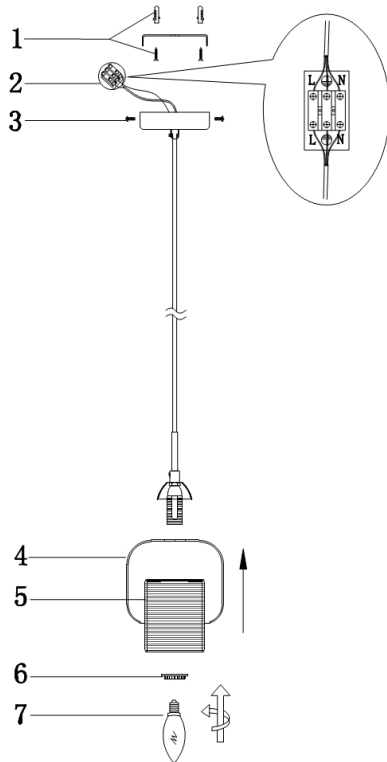

FREYA
TRADITION OF QUALITY

INSTRUCTION

Model: FR5314-PL-01-CH

Ceiling

1 x E14 (60W)

FREYA-LIGHT.COM