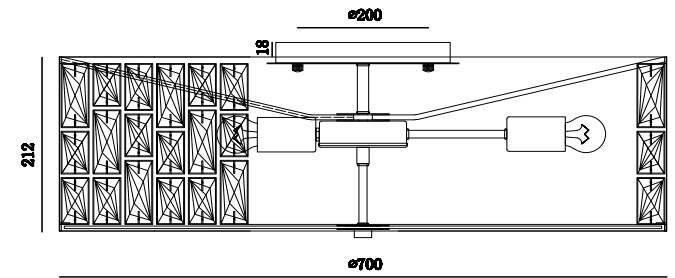

Instruction

MOD184PL-06CH

6 x E27 (60W)

Model: MOD184PL-06CH
Collection: Modern
Series: Gelid

Ceiling Lamps