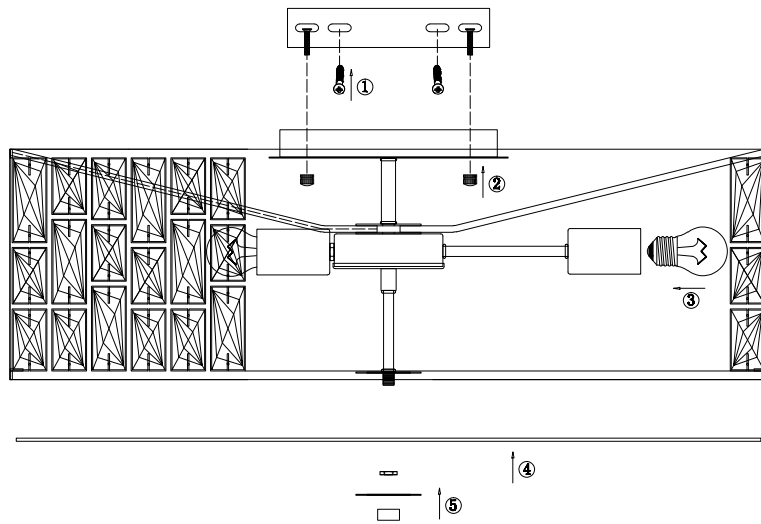

Instruction

MOD184PL-06CH

6 x E27 (60W)

Model: MOD184PL-06CH
Collection: Modern
Series: Gelid

Ceiling Lamps