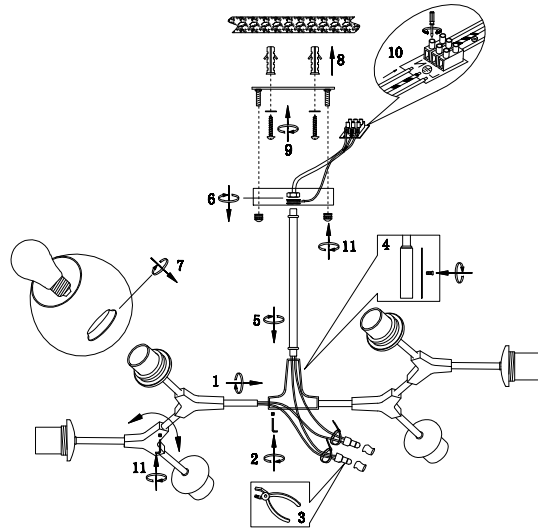

FREYA
TRADITION OF QUALITY

Instruction

FR5006CL-06B

6 x E27 (60W)

Model: FR5006CL-06B

Series: Desi

Ceiling Lamps