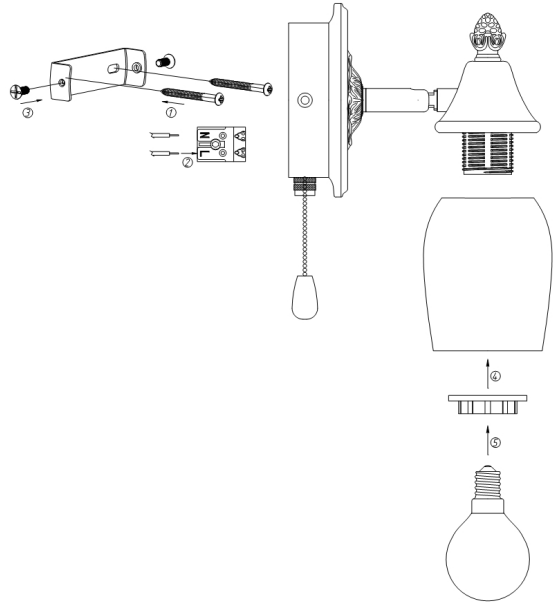

Instruction

Collection: SPOT
Series: MARGARET
Model: SP563-CW-01-R
Wall & ceiling

- Wall & ceiling

1 x E14 (40W)

MAYTONI
DECORATIVE LIGHTING

www.maytoni.de