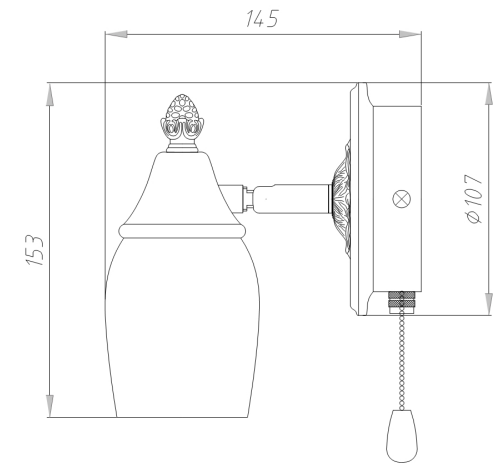

Instruction

Collection: SPOT
Series: MARGARET
Model: SP563-CW-01-R
Wall & ceiling

- Wall & ceiling

1 x E14 (40W)

MAYTONI
DECORATIVE LIGHTING

www.maytoni.de