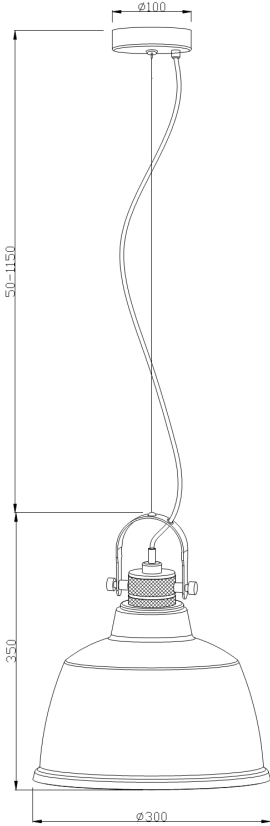

# Instruction

Collection: LOFT  
Series: DOMINO  
Model: T163PL-01C  
Ceiling

- Ceiling

1 x E27 (40W)

**MAYTONI**  
DECORATIVE LIGHTING

[www.maytoni.de](http://www.maytoni.de)