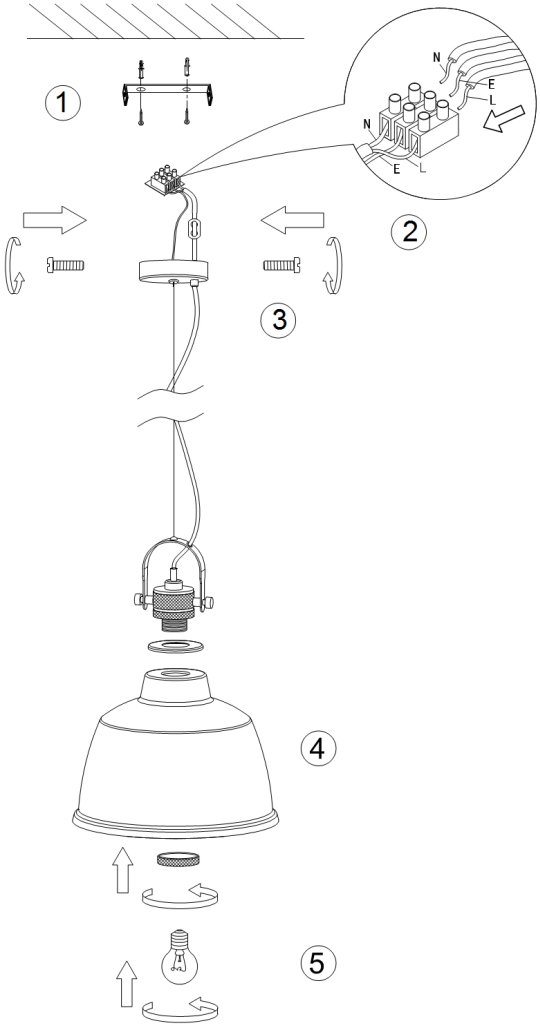

# Instruction

Collection: LOFT  
Series: DOMINO  
Model: T163PL-01C  
Ceiling

- Ceiling

1 x E27 (40W)

**MAYTONI**  
DECORATIVE LIGHTING

[www.maytoni.de](http://www.maytoni.de)