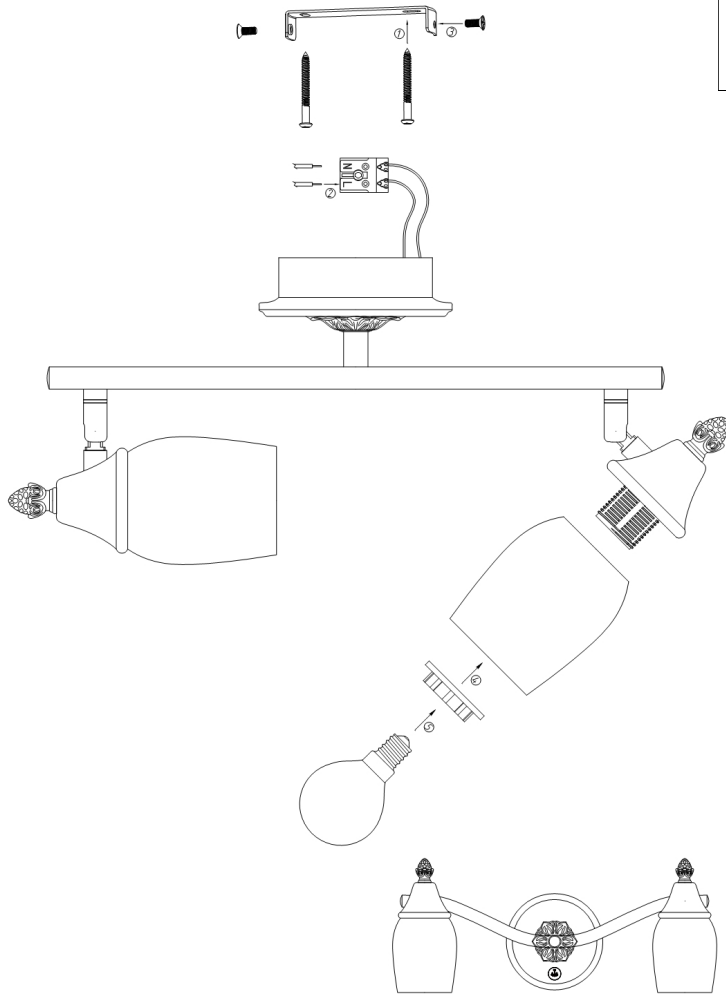

# Instruction

Collection: SPOT  
Series: MARGARET  
Model: SP563-CW-02-R  
Wall & ceiling

- Wall & ceiling

2 x E14 (40W)

**MAYTONI**  
DECORATIVE LIGHTING

[www.maytoni.de](http://www.maytoni.de)