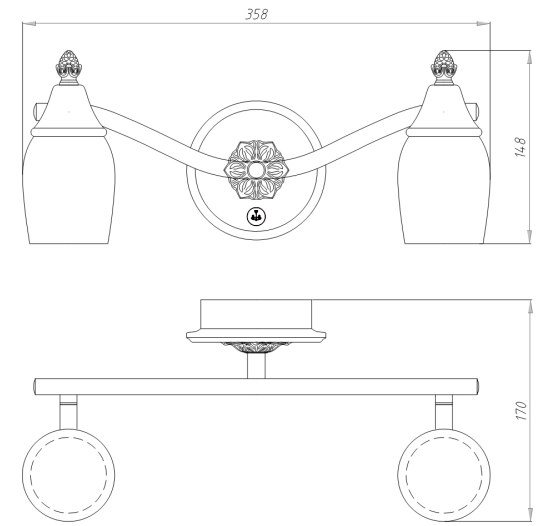

# Instruction

Collection: SPOT  
Series: MARGARET  
Model: SP563-CW-02-R  
Wall & ceiling

- Wall & ceiling

2 x E14 (40W)

**MAYTONI**  
DECORATIVE LIGHTING

[www.maytoni.de](http://www.maytoni.de)