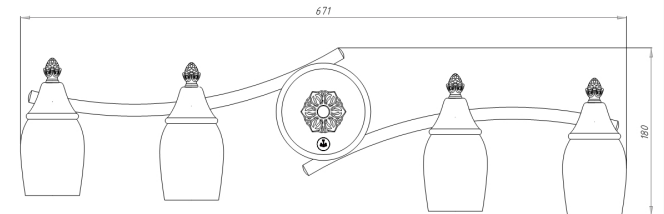

Instruction

Collection: SPOT
Series: MARGARET
Model: SP563-CW-04-R
Wall & ceiling

- Wall & ceiling

4 x E14 (40W)

MAYTONI
DECORATIVE LIGHTING

www.maytoni.de