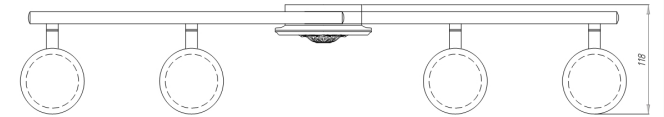

Instruction

Collection: SPOT
Series: MARGARET
Model: SP563-CW-04-R
Wall & ceiling

- Wall & ceiling

4 x E14 (40W)

MAYTONI
DECORATIVE LIGHTING

www.maytoni.de