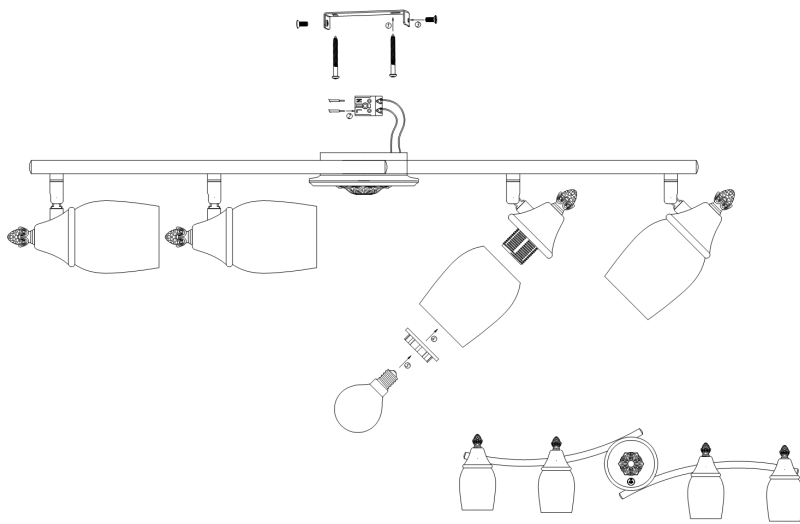

Instruction

Collection: SPOT
Series: MARGARET
Model: SP563-CW-04-R
Wall & ceiling

- Wall & ceiling

4 x E14 (40W)

MAYTONI
DECORATIVE LIGHTING

www.maytoni.de