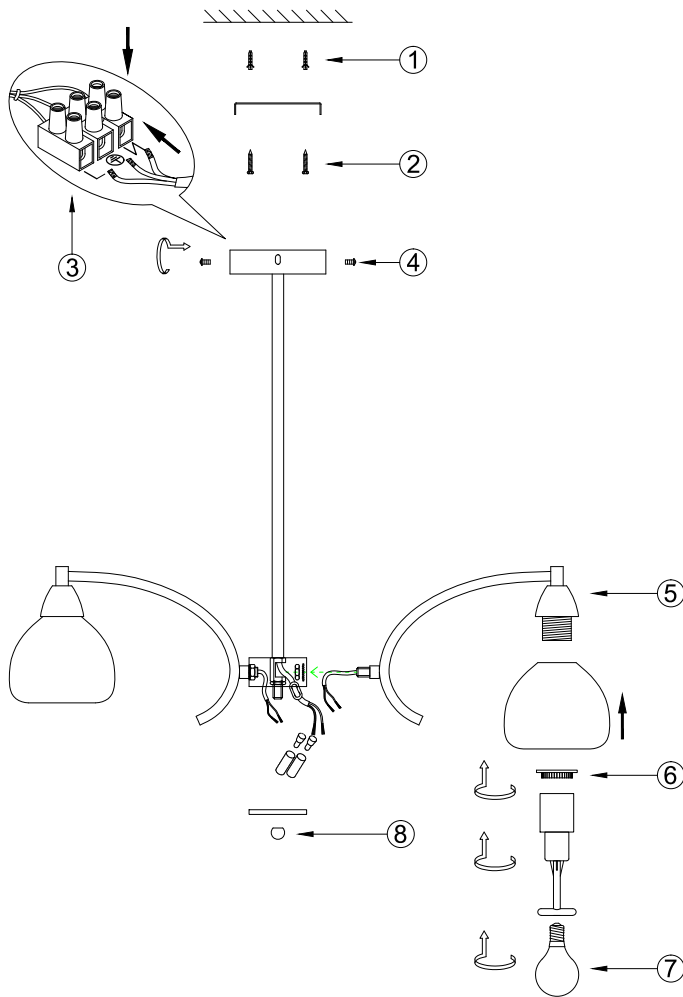

FREYA
TRADITION OF QUALITY

Instruction

FR5022PL-05CH

5 x E14 (40W)

Model: FR5022PL-05CH
Series: Cindy

Ceiling Lamps