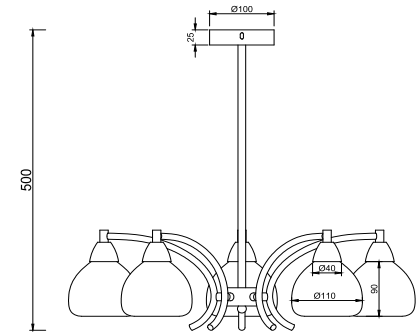

FREYA
TRADITION OF QUALITY

Instruction

FR5022PL-05CH

5 x E14 (40W)

Model: FR5022PL-05CH
Series: Cindy

Ceiling Lamps