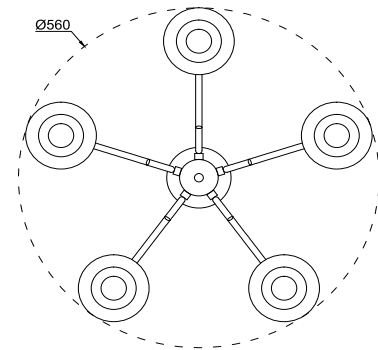

FREYA
TRADITION OF QUALITY

Instruction

FR5022PL-05CH

5 x E14 (40W)

Model: FR5022PL-05CH
Series: Cindy

Ceiling Lamps