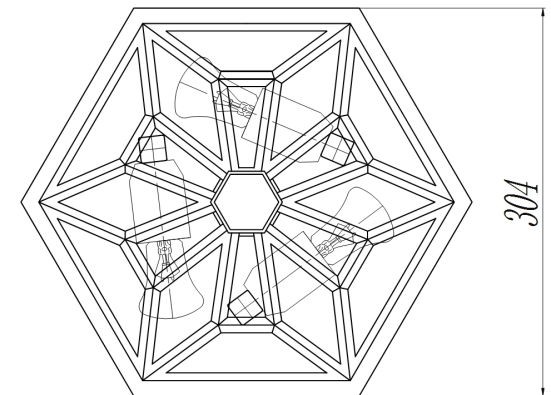

# Instruction

Collection: HOUSE  
Series: ZEIL  
Model: H356-CL-03-CH  
Wall & ceiling

- Wall & ceiling

3 x E27 (60W)

**MAYTONI**  
DECORATIVE LIGHTING

[www.maytoni.de](http://www.maytoni.de)