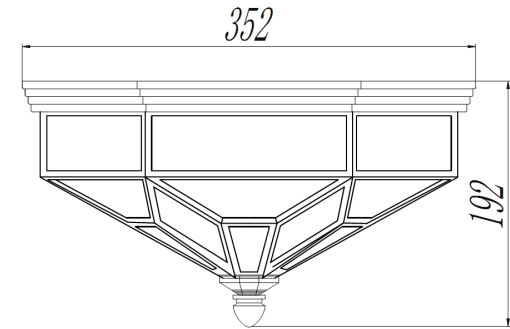

# Instruction

Collection: HOUSE  
Series: ZEIL  
Model: H356-CL-03-CH  
Wall & ceiling

- Wall & ceiling

3 x E27 (60W)

**MAYTONI**  
DECORATIVE LIGHTING

[www.maytoni.de](http://www.maytoni.de)