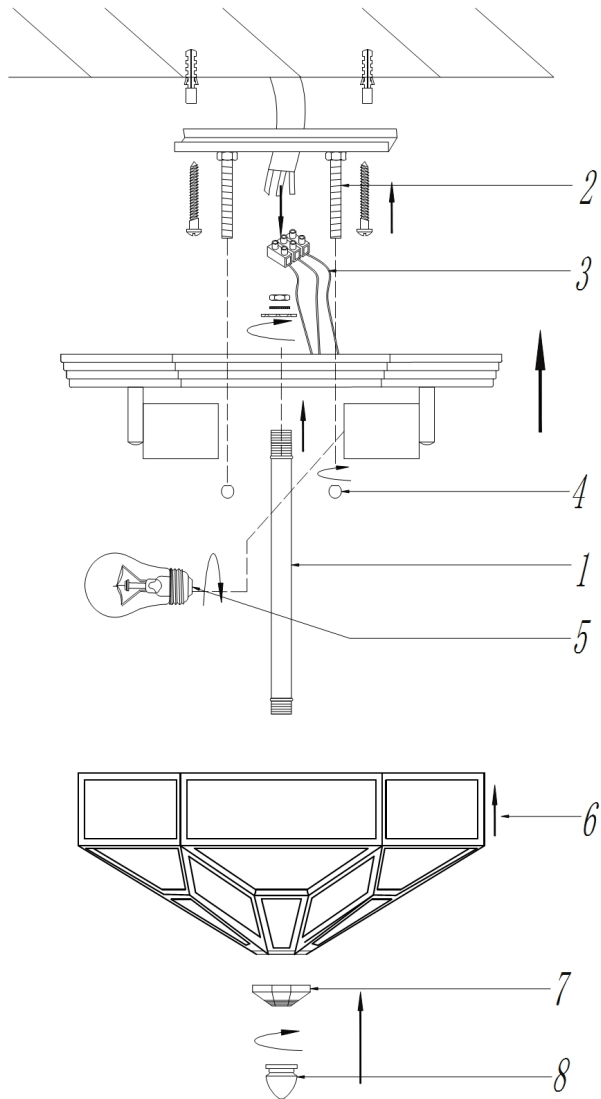

# Instruction

Collection: HOUSE  
Series: ZEIL  
Model: H356-CL-03-CH  
Wall & ceiling

- Wall & ceiling

3 x E27 (60W)

**MAYTONI**  
DECORATIVE LIGHTING

[www.maytoni.de](http://www.maytoni.de)