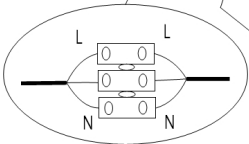

# Instruction

Collection: OUTDOOR  
Series: FULTON  
Model: O573WL-L6B  
Wall

max 6W  
400 LM

**MAYTONI**  
DECORATIVE LIGHTING

[www.maytoni.de](http://www.maytoni.de)