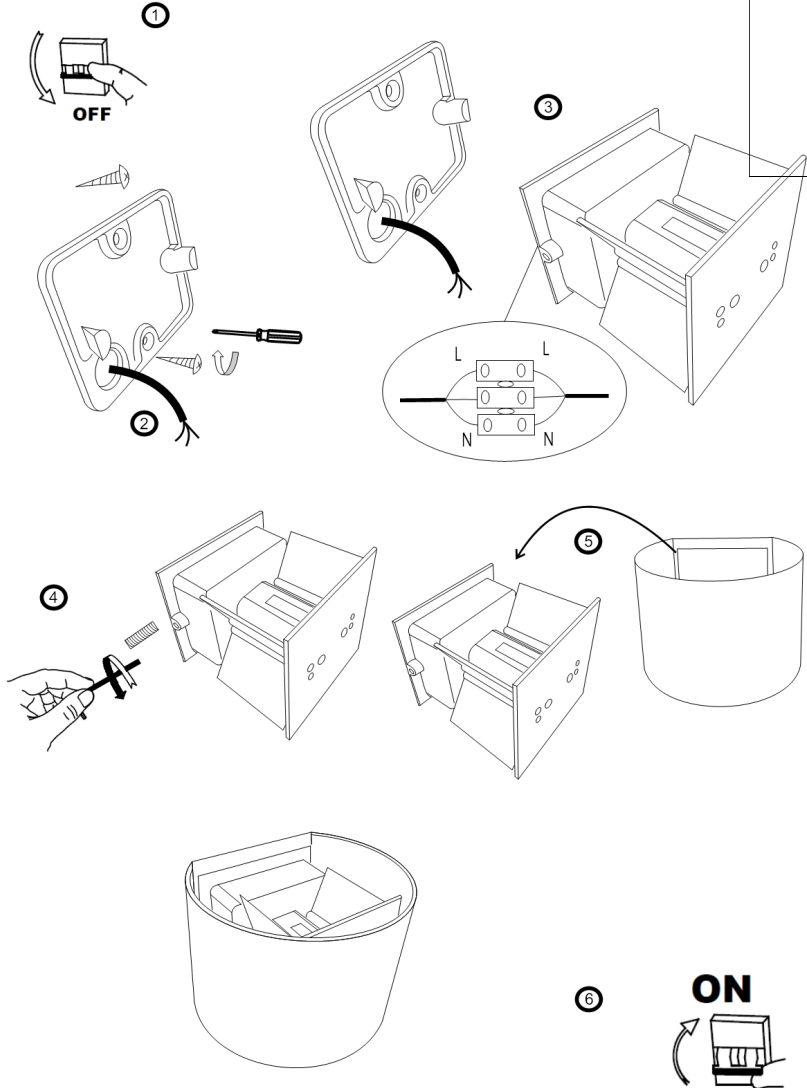

# Instruction

Collection: OUTDOOR  
Series: FULTON  
Model: O573WL-L6B  
Wall

max 6W  
400 LM

**MAYTONI**  
DECORATIVE LIGHTING

[www.maytoni.de](http://www.maytoni.de)