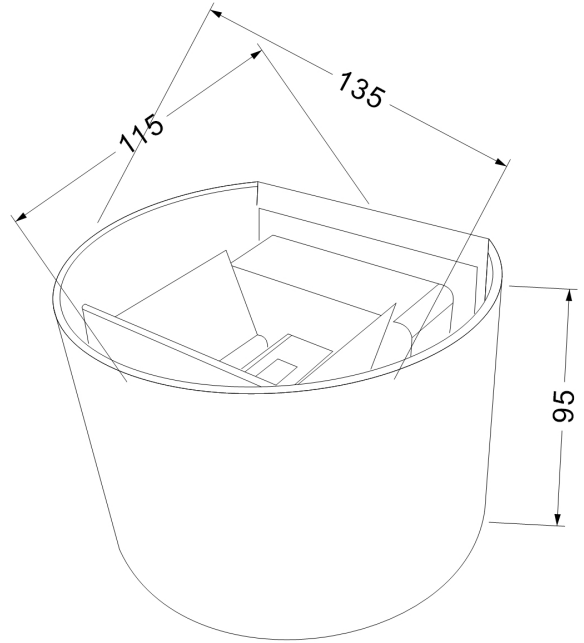

# Instruction

Collection: OUTDOOR  
Series: FULTON  
Model: O573WL-L6B  
Wall

max 6W  
400 LM

**MAYTONI**  
DECORATIVE LIGHTING

[www.maytoni.de](http://www.maytoni.de)