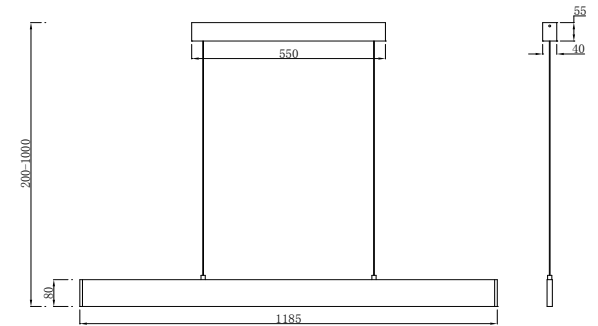

# Instruction

P010PL-L30B

MAX 30W  
1750 Lumen

Model: P010PL-L30B  
Collection: Pendant  
Series: Step

Ceiling Lamps