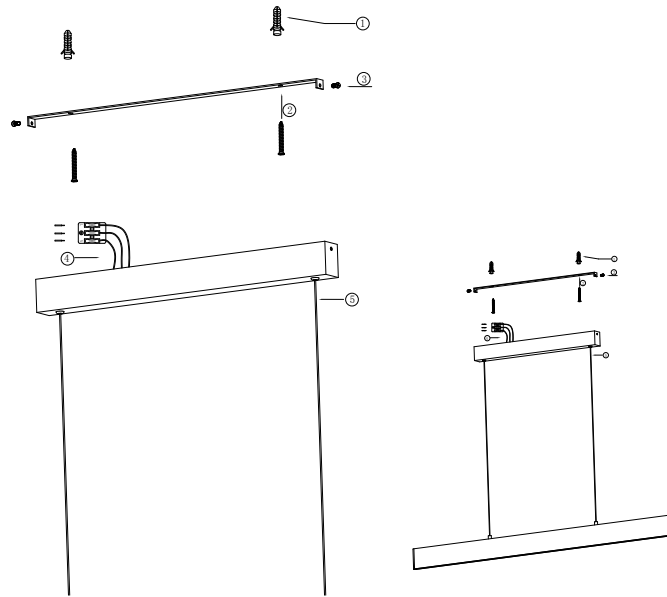

# Instruction

P010PL-L30B

MAX 30W  
1750 Lumen

Model: P010PL-L30B  
Collection: Pendant  
Series: Step

Ceiling Lamps