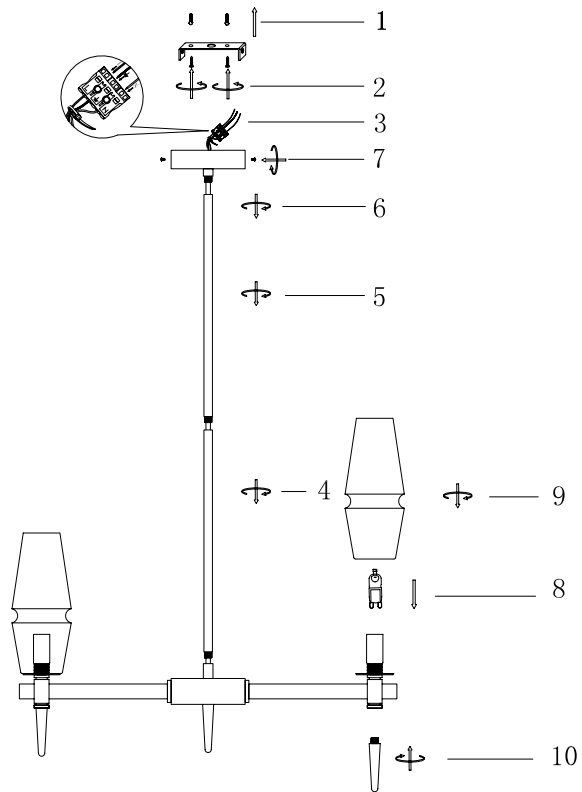

Instruction

H002PL-06G

6 x G9 (28W)

Model: H002PL-06G
Collection: House
Series: Lita

Ceiling Lamps