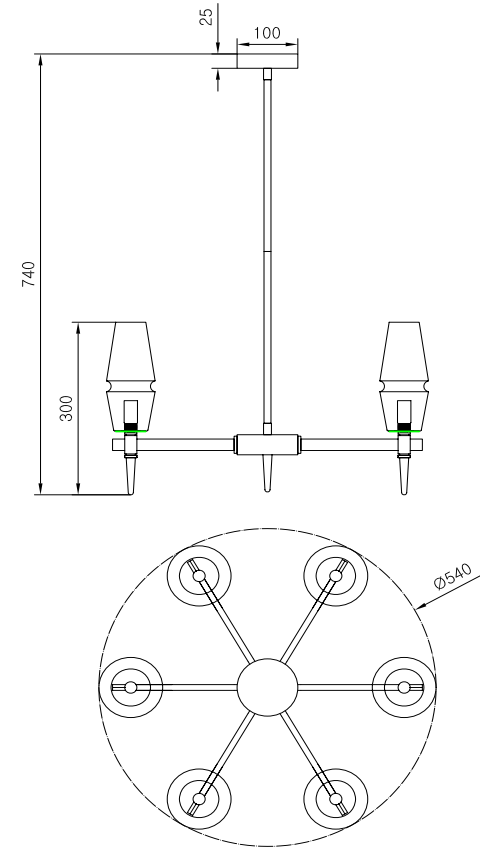

Instruction

H002PL-06G

6 x G9 (28W)

Model: H002PL-06G
Collection: House
Series: Lita

Ceiling Lamps