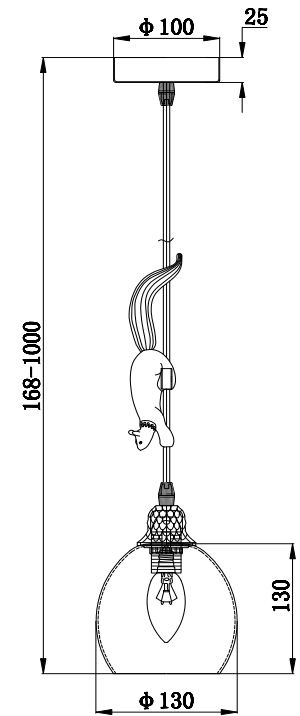

FREYA
TRADITION OF QUALITY

Instruction

FR5010PL-01W

1 x E14 (60W)

Model: FR5010PL-01W
Series: Squirrel

Ceiling Lamps