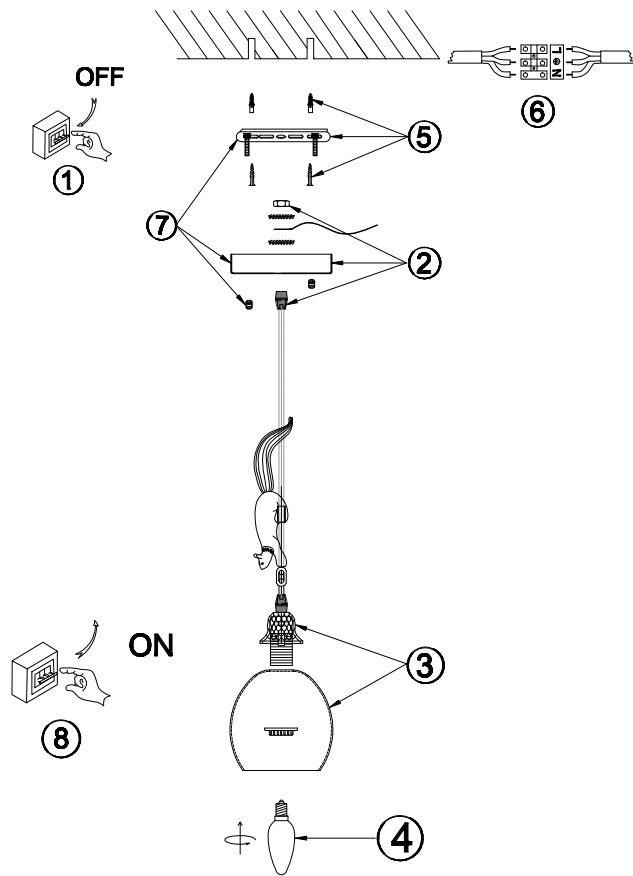

FREYA
TRADITION OF QUALITY

Instruction

FR5010PL-01W

1 x E14 (60W)

Model: FR5010PL-01W
Series: Squirrel

Ceiling Lamps